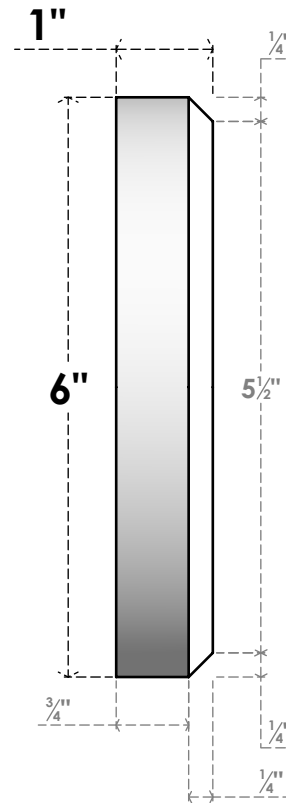

ROSP060X060X100GRY01

6"W X 6"H X 1"P STANDARD GRAYSON ROSETTE WITH BEVELED EDGE, ARCHITECTURAL GRADE PVC

FRONT

SIDE

EKENA MILLWORK
2300 WEST MAIN ST.
CLARKSVILLE, TX 75426
TOLL FREE: 866-607-0453
WWW.EKENAMILLWORK.COM

NOTES

1. INSTALLATION TO BE COMPLETED IN ACCORDANCE WITH MANUFACTURER'S SPECIFICATIONS.
2. DRAWING MAY NOT BE TO SCALE
3. THIS DRAWING IS INTENDED FOR DESIGN AND PLANNING PURPOSES ONLY.
4. ALL INFORMATION CONTAINED HEREIN WAS CURRENT AT THE TIME OF DEVELOPMENT BUT MUST BE REVIEWED AND APPROVED BY THE PRODUCT MANUFACTURER TO BE CONSIDERED ACCURATE.
5. ARCHITECTURAL GRADE PVC PRODUCTS ARE MADE FROM EXPANDED CELLULAR PVC AND COME NATURALLY WHITE BUT MAY BE PAINTED