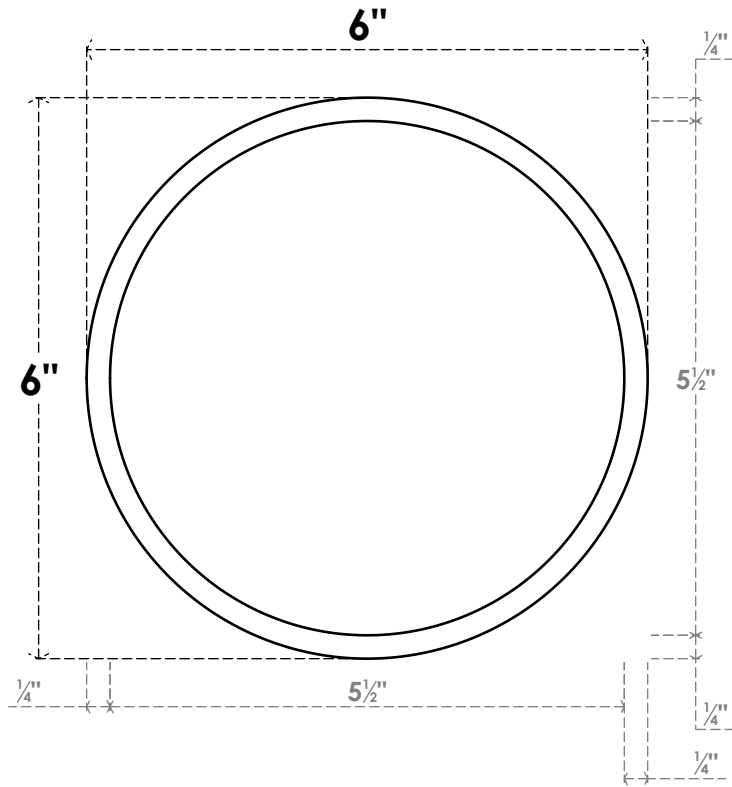

ROSP060X060X100GRY01

6"W X 6"H X 1"P STANDARD GRAYSON ROSETTE WITH BEVELED EDGE, ARCHITECTURAL GRADE PVC

FRONT

SIDE

EKENA MILLWORK
2300 WEST MAIN ST.
CLARKSVILLE, TX 75426
TOLL FREE: 866-607-0453
WWW.EKENAMILLWORK.COM

NOTES

1. INSTALLATION TO BE COMPLETED IN ACCORDANCE WITH MANUFACTURER'S SPECIFICATIONS.
2. DRAWING MAY NOT BE TO SCALE
3. THIS DRAWING IS INTENDED FOR DESIGN AND PLANNING PURPOSES ONLY.
4. ALL INFORMATION CONTAINED HEREIN WAS CURRENT AT THE TIME OF DEVELOPMENT BUT MUST BE REVIEWED AND APPROVED BY THE PRODUCT MANUFACTURER TO BE CONSIDERED ACCURATE.
5. ARCHITECTURAL GRADE PVC PRODUCTS ARE MADE FROM EXPANDED CELLULAR PVC AND COME NATURALLY WHITE BUT MAY BE PAINTED